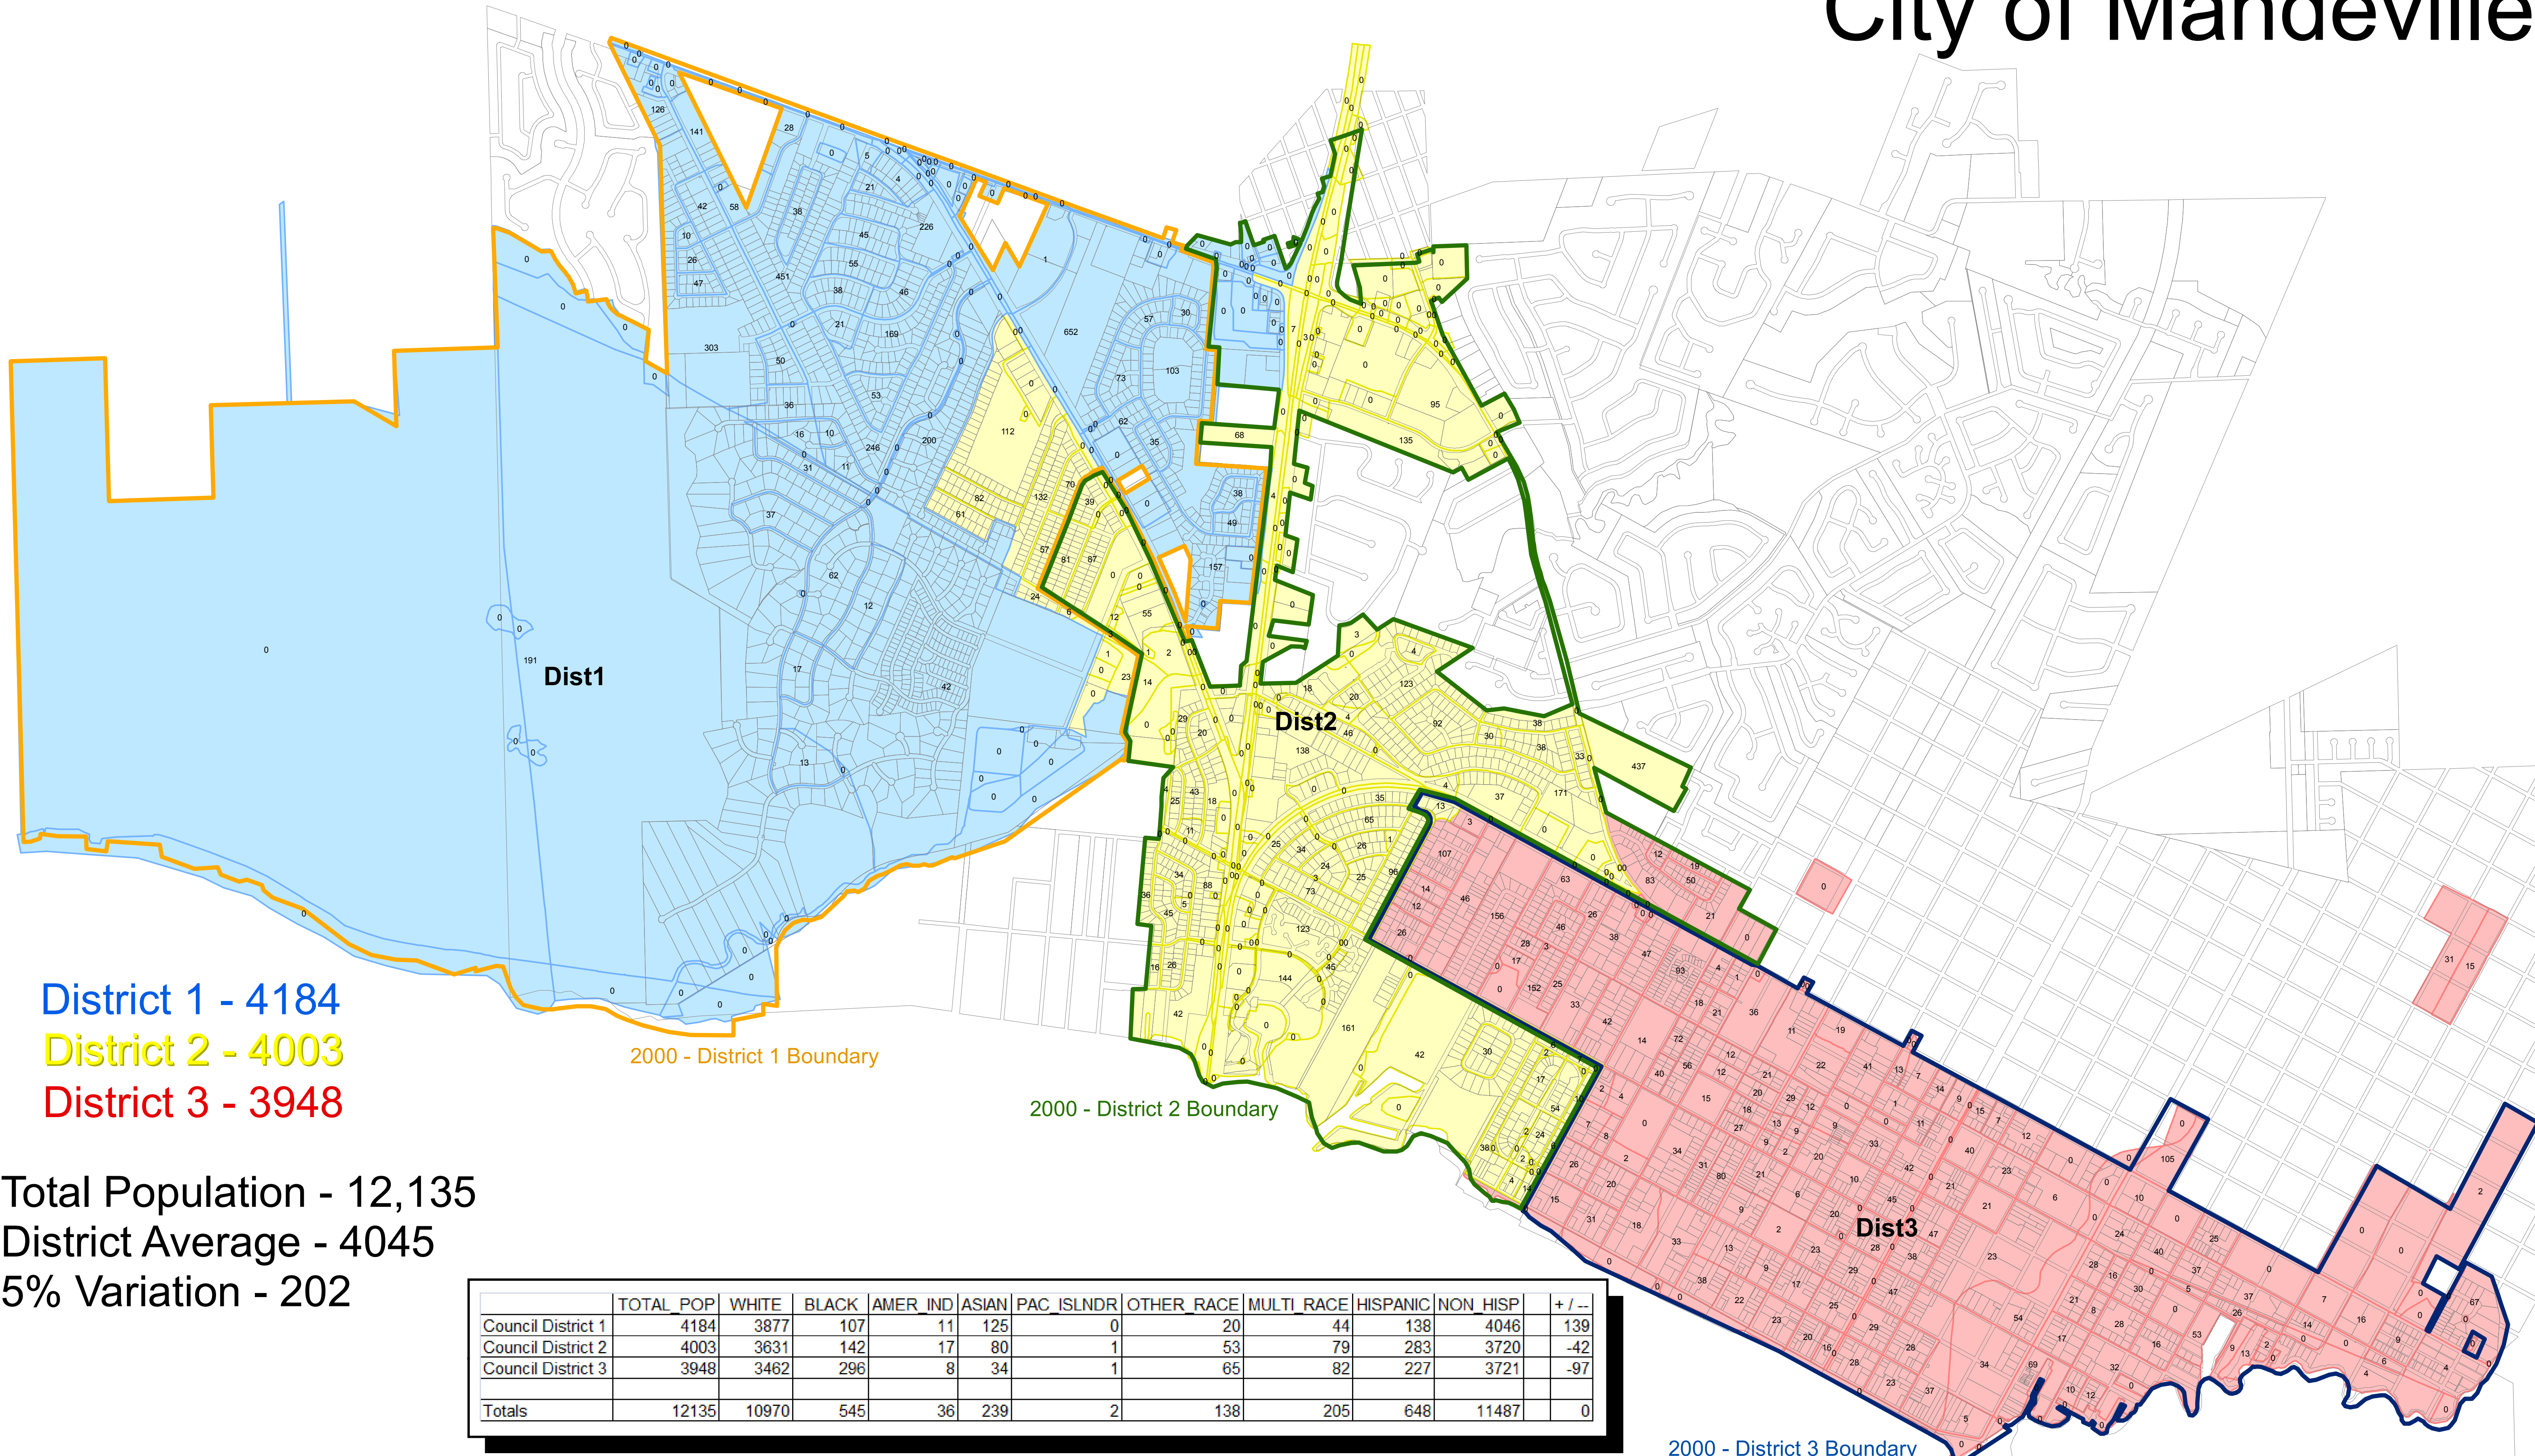

City of Mandeville

District 1 - 4184

District 2 - 4003

District 3 - 3948

Total Population - 12,135

District Average - 4045

5% Variation - 202

	TOTAL POP	WHITE	BLACK	AMER IND	ASIAN	PAC ISLNR	OTHER RACE	MULTI RACE	HISPANIC	NON HISP	+ / --	
Council District 1	4184	3877	107	11	125		0	20	44	138	4046	139
Council District 2	4003	3631	142	17	80		1	53	79	283	3720	-42
Council District 3	3948	3462	296	8	34		1	65	82	227	3721	-97
Totals	12135	10970	545	36	239		2	138	205	648	11487	0

Reapportionment Plan of City Council District Boundaries

Adopted by City Council on July 9, 2011 by Ordinance No. 11-10

Submitted by the Planning Commission May 10, 2011

Prepared by:
 Department of Planning and Development
 City of Mandeville, Louisiana
 May 10, 2011