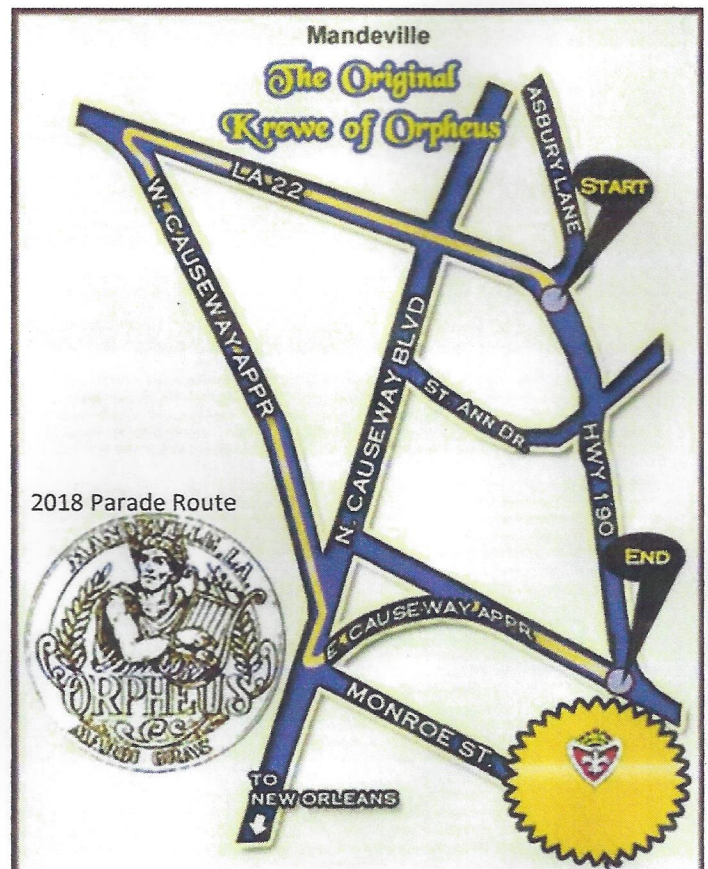

The Original Krewe of Orpheus

Looking for a few Good Riders!

Support Mandeville Mardi Gras!

Be a Member Today!

Make new Friends!

Enjoy special activities throughout
the year!

A Ride of a Lifetime!

Membership $395 ($200 deposit)

Age 18-25 $250 ($125 deposit)

Minimum Bead order of $475 (Krewe Order)